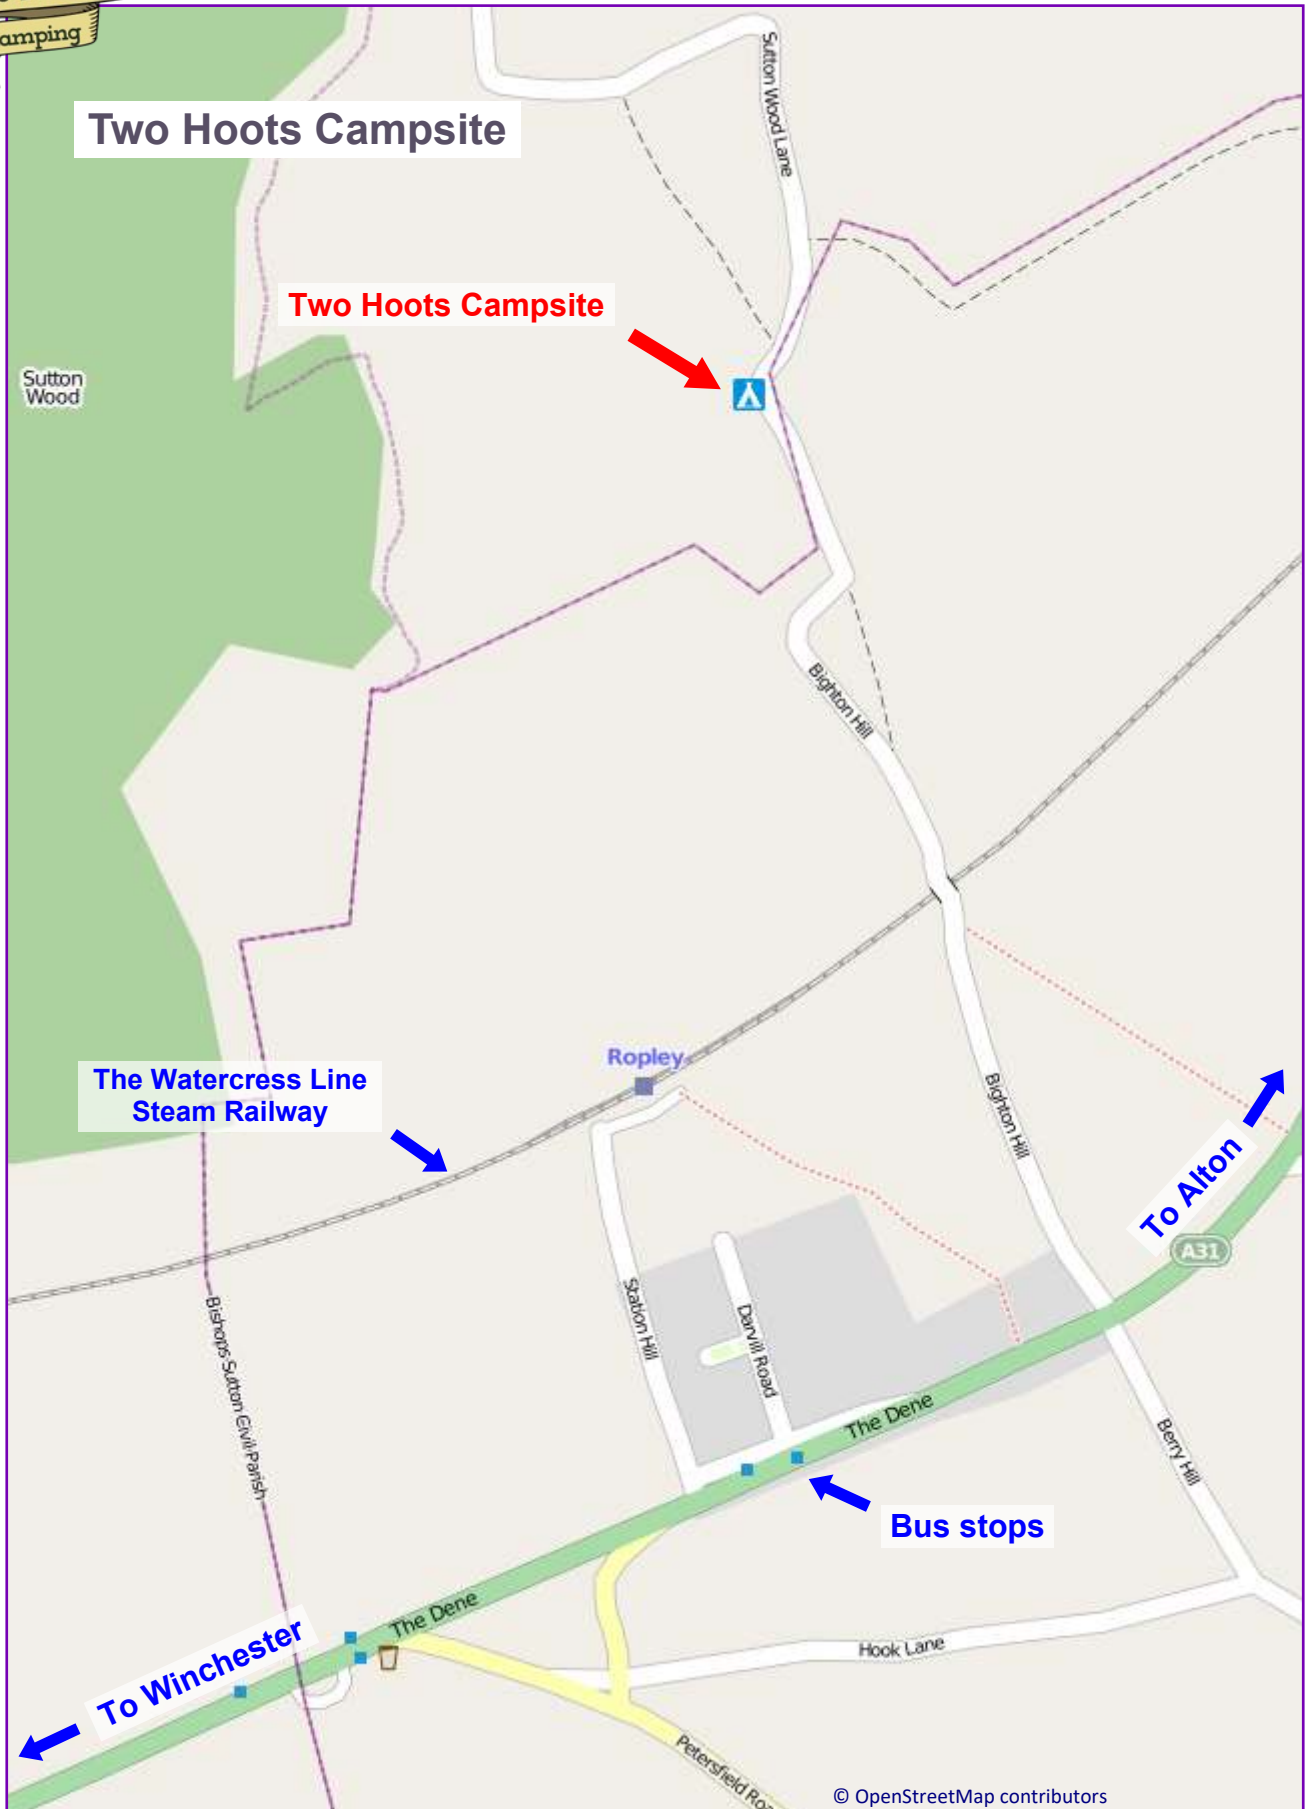

Two Hoots Campsite

www.twohootscampsite.co.uk

Tel: 07599 837 880

Sutton Wood Lane, Bighton, Alresford, Hampshire. SO24 9SG.